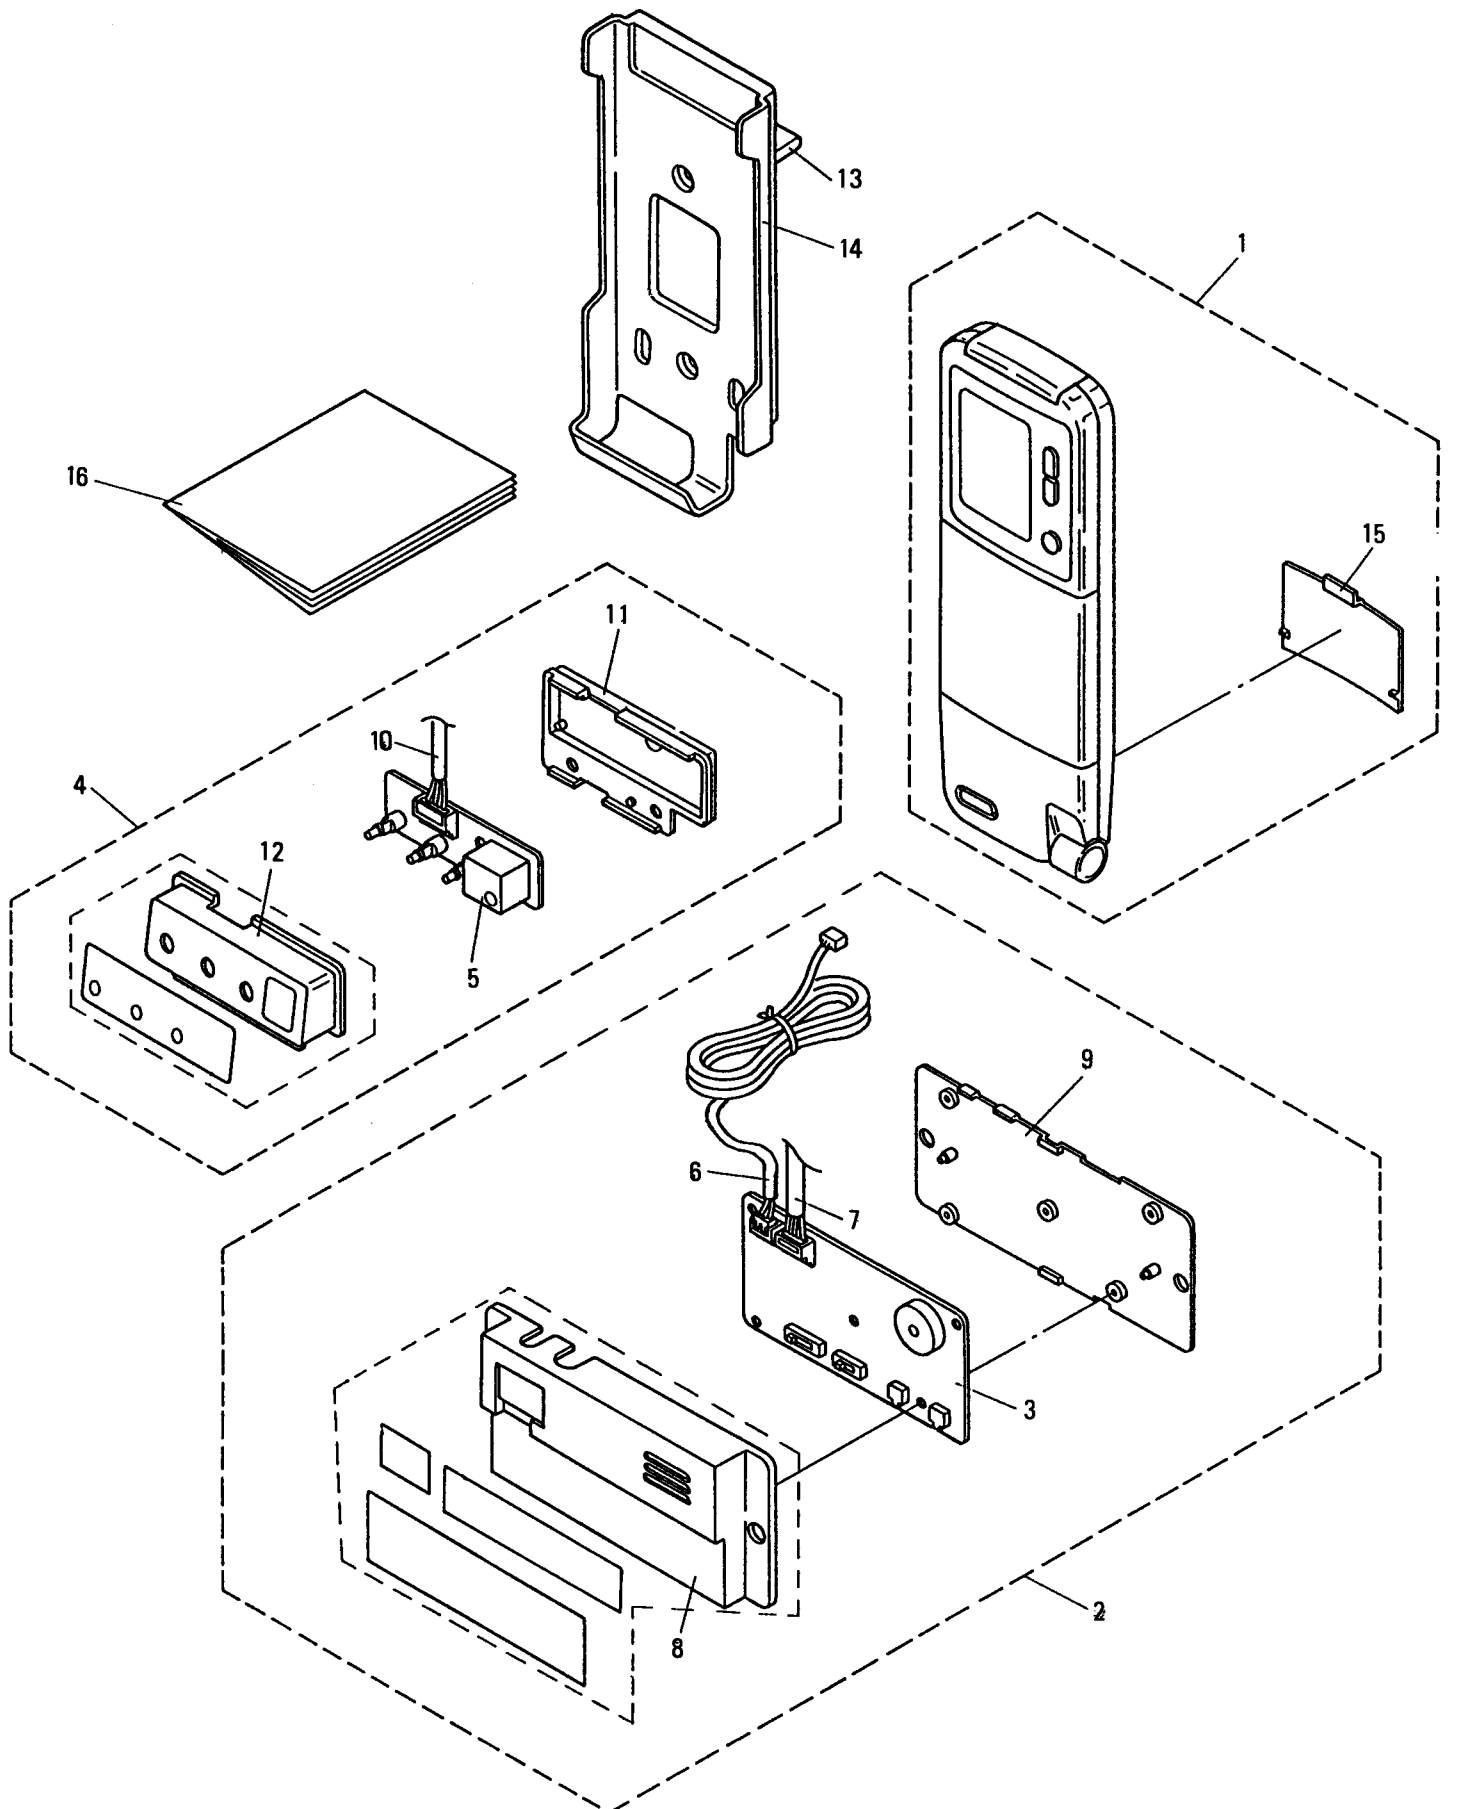

Parts List

FILE NO.

Air Conditioner

WIRELESS REMOTE CONTROLLER

RCS-SH80TGWL

WIRELESS REMOTE CONTROLLER		APPLICABLE INDOOR UNIT
MODEL No.	PRODUCT CODE	MODEL No.
RCS-SH80TGWL	859 783 22	SPW-T · X _ _ _ GH56

RCS-SH80TGWL  
Wireless Remote Controller

**ATTENTION !**

To ensure correct parts supply, please let us know followings,  
when you make service parts order:

1. Part No. 2. Description 3. Q' ty 4. Volts-Hz-Ph 5. Product Model No.

Key No.	Part No.	Description	Q' ty	Reference No.
* 1	638 003 3065	Remote Control Switch RCS-2GHS	1	854-0-0051-00500
* 2	638 014 0046	Controller Ass'y CR-3GHS	1	854-0-5151-04100
* 3	638 010 8060	P. C. B. Ass'y CR-SH1T	1	854-0-5178-08100
* 4	638 003 3164	Indicator lamp Ass'y IND-2GHS	1	854-0-5161-00100
* 5	638 014 0053	P. C. B. Ass'y IND-2GHS	1	854-0-5178-00300
6	638 010 8077	Wire Ass'y	1	854-0-5280-19500
7	623 130 4283	Wire Ass'y	1	851-0-5292-82800
8	623 130 4313	Cover Plate	1	854-2-5304-33101
9	623 130 4306	Cover Plate	1	854-2-5304-33201
10	623 130 4245	Wire Ass'y	1	851-0-5292-82900
11	623 117 1687	Cover Plate	1	854-2-5304-33001
12	623 130 4252	Lamp Box	1	854-2-5303-10501
13	623 094 8280	Mounting	1	852-2-1514-31501
14	623 130 5013	Mounting Plate	1	852-2-2309-46104
15	623 130 5563	Cover	1	851-2-5376-04903
16	638 014 0060	Operation Manual	1	854-6-4189-15300