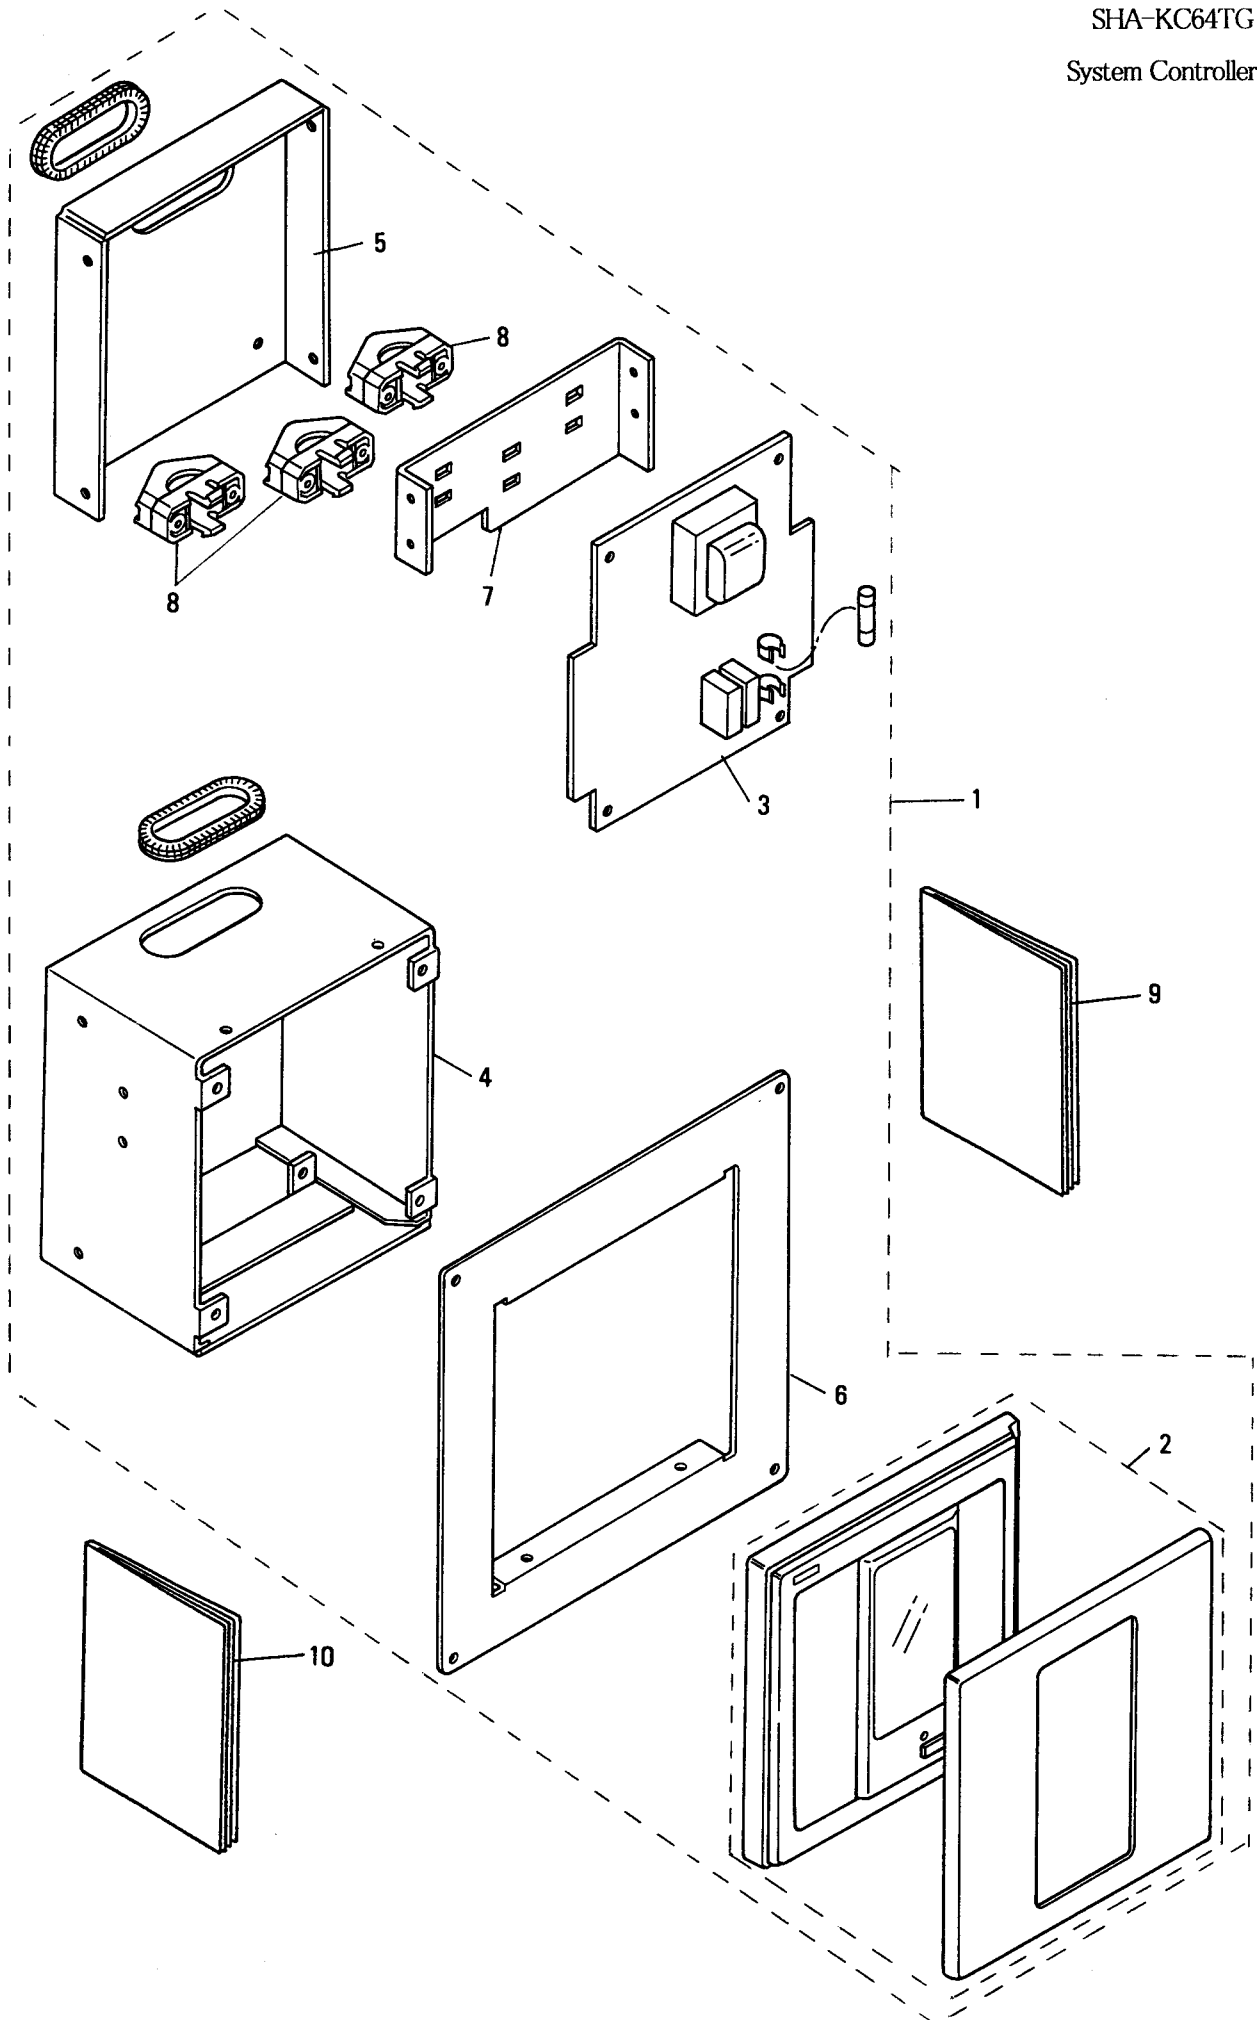

Parts List

FILE NO.

Air Conditioner

SYSTEM CONTROLLER

SHA-KC64TG

SYSTEM CONTROLLER		APPLICABLE INDOOR UNIT
MODEL No.	PRODUCT CODE	MODEL No.
SHA-KC64TG	859 843 11	SPW-T·X·AS·S·U·D·K·F·FM GH56

ATTENTION !

To ensure correct parts supply, please let us know followings,
when you make service parts order:

1. Part No. 2. Description 3. Q' ty 4. Volts-Hz-Ph 5. Product Model No.

Key No.	Part No.	Description	Q' ty
* 1	638 012 1694	Remote Controller Ass'y	1
* 2	638 012 1687	Remote Controller Ass'y SHA-KC64TG-R	1
* 3	638 012 1670	P. C. B. Ass'y	1
4	638 012 1717	Elec. Component Box Ass'y	1
5	638 012 1724	Cover Plate	1
6	638 012 1731	Mounting Plate	1
7	638 014 0701	Support Terminal	1
8	638 011 2746	Clip, Wire	3
9	638 012 1656	Operation Manual	1
•	638 012 1649	Installtion Instructions	1